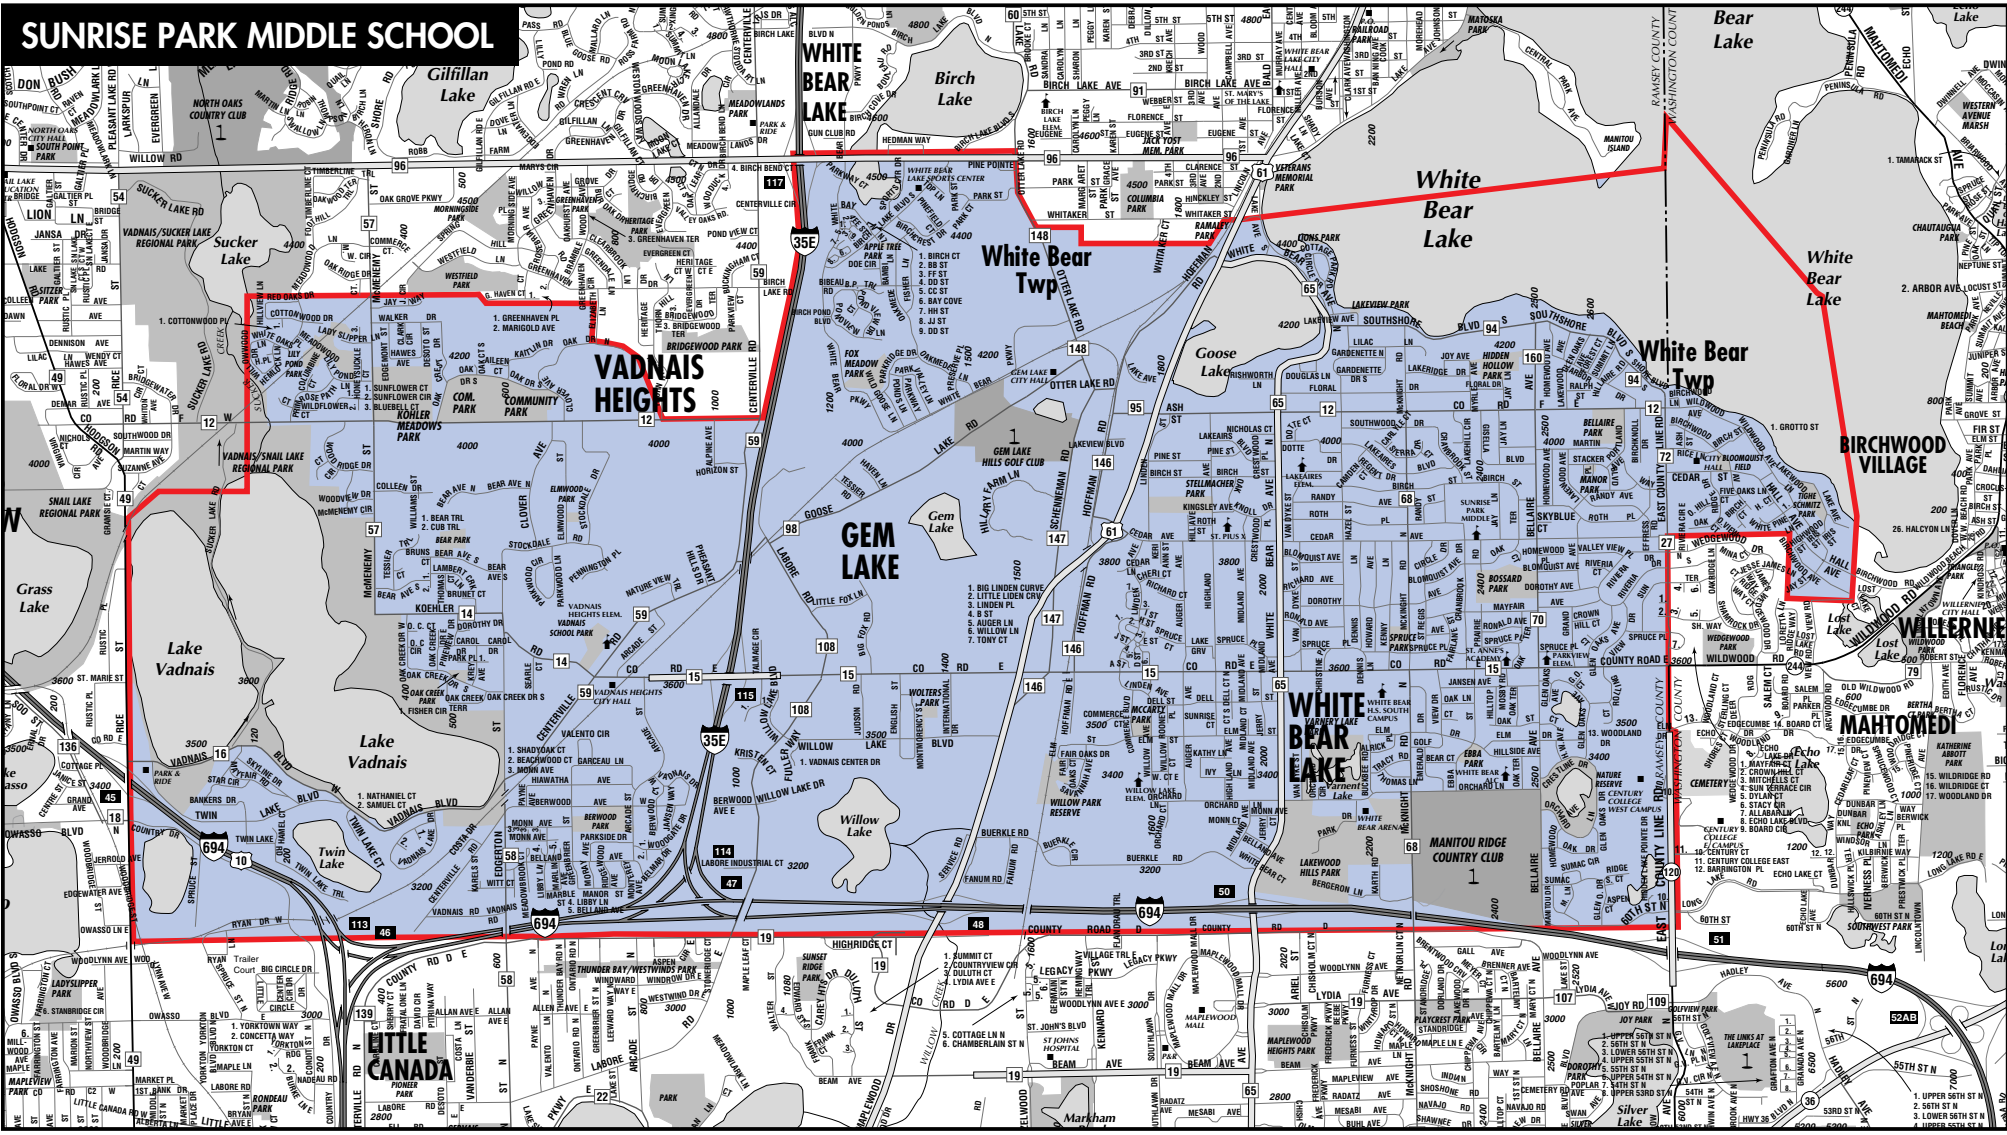

SUNRISE PARK MIDDLE SCHOOL

Bear Lake

White Bear Lake

White Bear Lake

White Bear Twp

BIRCHWOOD VILLAGE

Wallerne

MAHTOMEDI

Lake Vadnais

Lake Vadnais

GEM LAKE

WHITE BEAR LAKE

WHITE BEAR LAKE

MANITOU RIDGE COUNTRY CLUB

LITTLE CANADA

Marham

Silver Lake